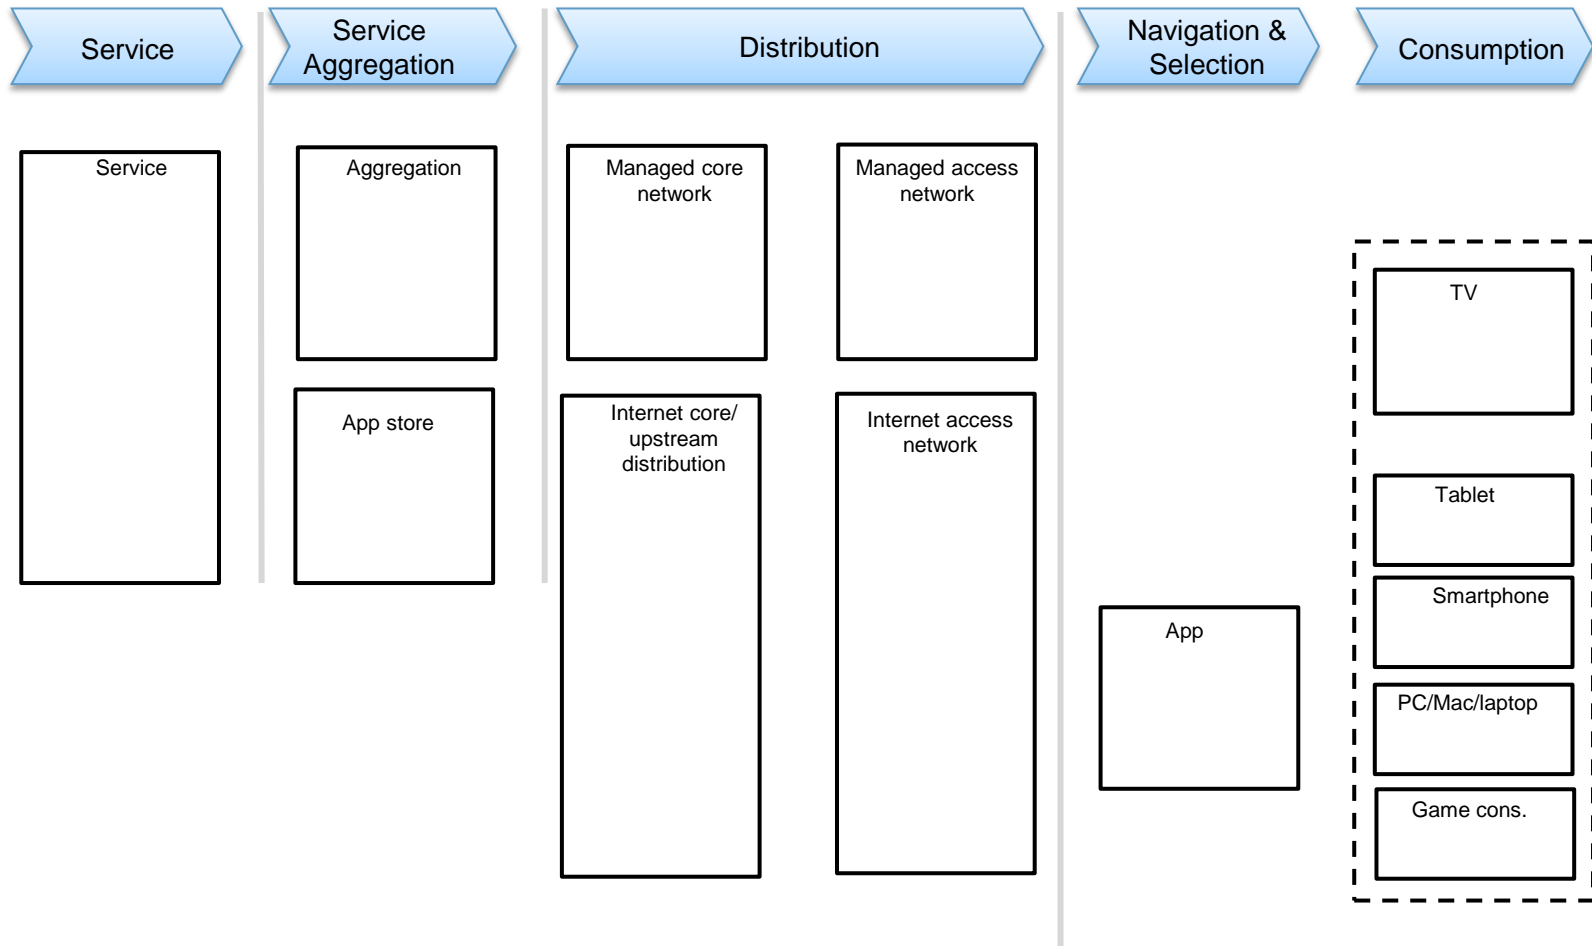

<https://panopticklick.eff.org/>

USER PROFILING

USER PROFILING

Similarity among the items a user watched / liked

USER PROFILING

Similarity among users
(based on the items they
watched / liked)

FILTERING

Content

User profile

Business Rules

Content to present to the user

MEDIA DISTRIBUTION VALUE CHAIN

YOUTUBE VIDEO DISTRIBUTION VALUE CHAIN

YOUTUBE VIDEO ADVERTISING VALUE CHAIN

› **THANK YOU FOR YOUR ATTENTION**

Lucia D'Acunto, lucia.dacunto@tno.nl