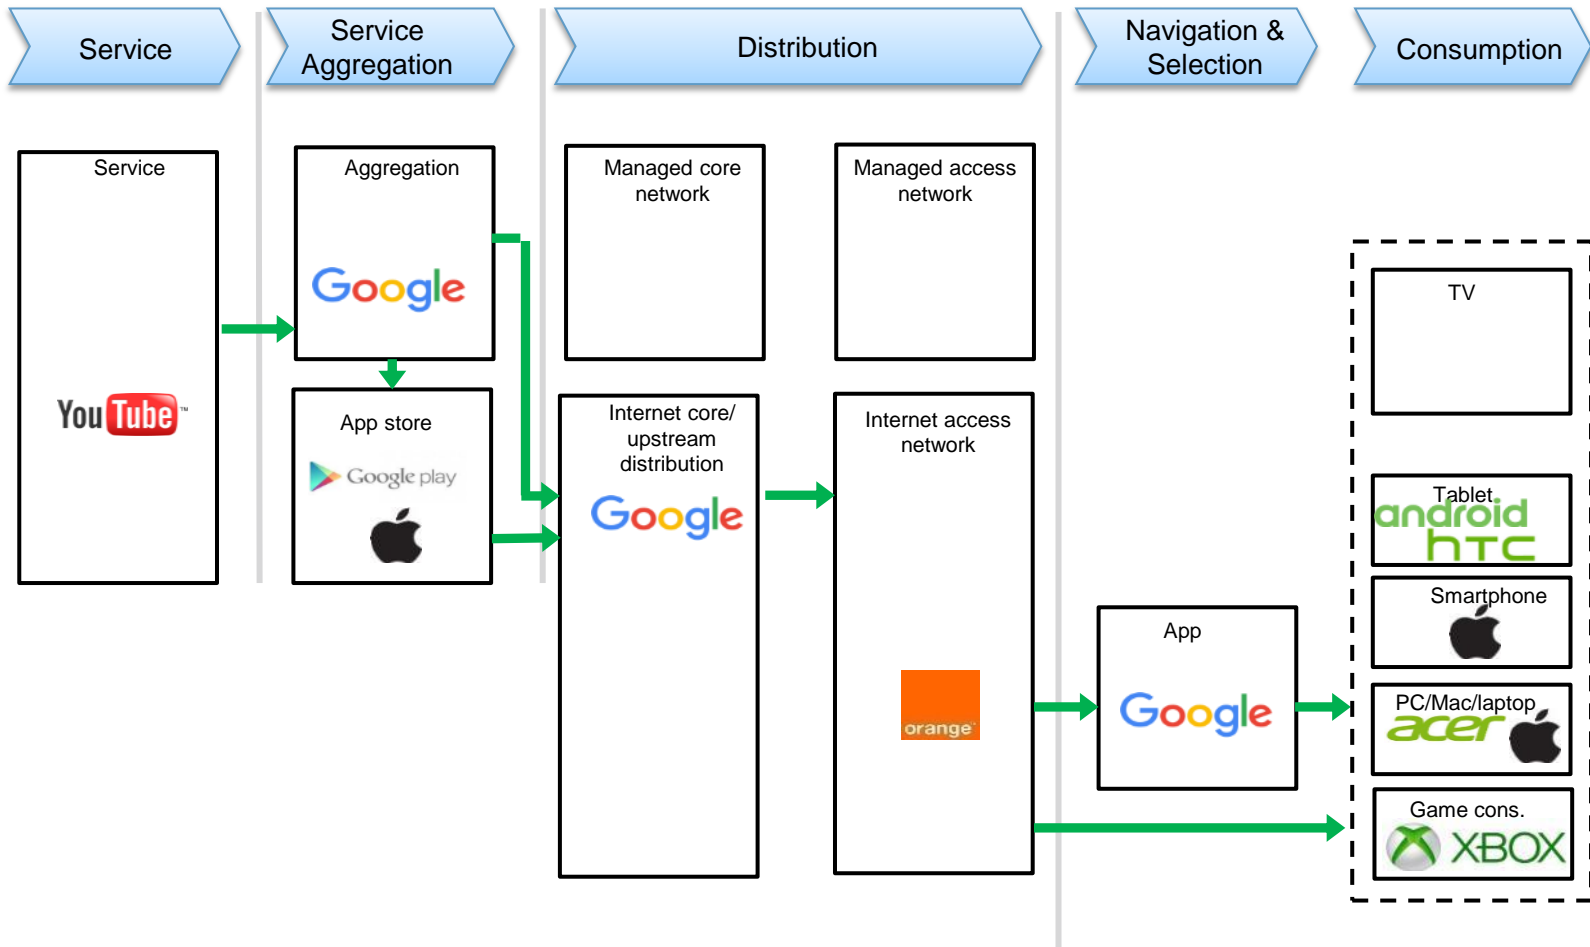

<https://panopticklick.eff.org/>

USER PROFILING

USER PROFILING

Similarity among the items a user watched / liked

USER PROFILING

Similarity among users
(based on the items they
watched / liked)

FILTERING

Content

User profile

Business Rules

Content to present to the user

MEDIA DISTRIBUTION VALUE CHAIN

YOUTUBE VIDEO DISTRIBUTION VALUE CHAIN

YOUTUBE VIDEO ADVERTISING VALUE CHAIN

› **THANK YOU FOR YOUR ATTENTION**

Lucia D'Acunto, lucia.dacunto@tno.nl

TNO innovation
for life

ALGORITHMS AND PROMINENCE OF EUROPEAN WORKS

User tracking
(getting info)

User profiling

Information filtering

Presentation

BIG DATA AND PLURALISM OF INFORMATION

Content