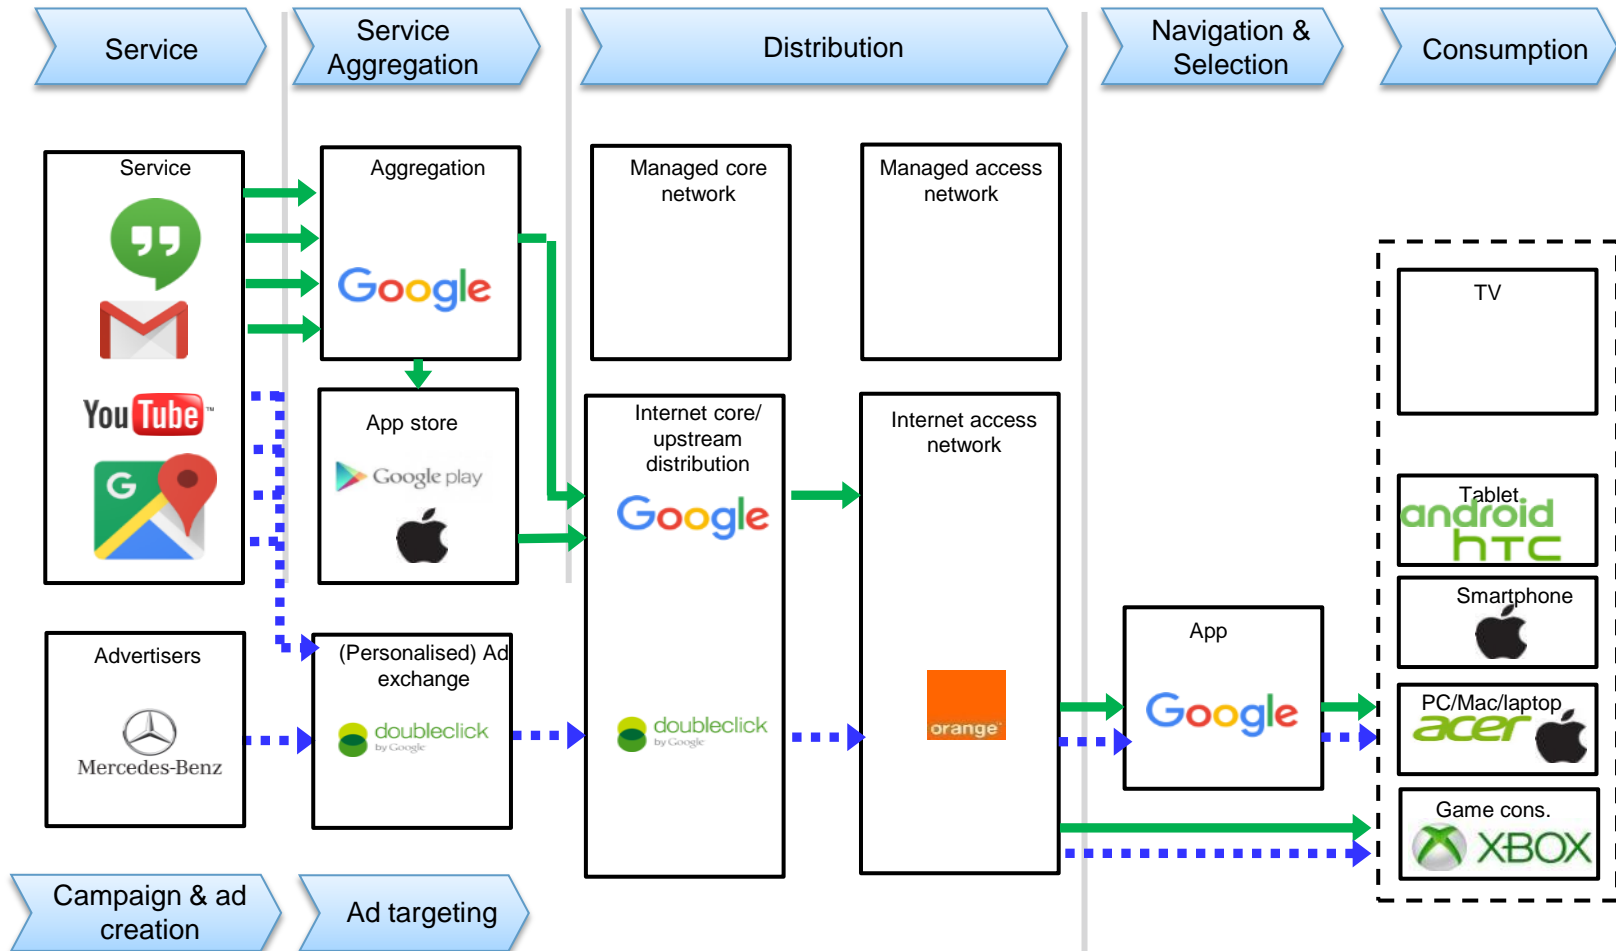

<https://panopticklick.eff.org/>

USER PROFILING

USER PROFILING

Similarity among the items a user watched / liked

USER PROFILING

Similarity among users
(based on the items they
watched / liked)

FILTERING

Content

User profile

Business Rules

Content to present to the user

MEDIA DISTRIBUTION VALUE CHAIN

YOUTUBE VIDEO DISTRIBUTION VALUE CHAIN

YOUTUBE VIDEO ADVERTISING VALUE CHAIN

› **THANK YOU FOR YOUR ATTENTION**

Lucia D'Acunto, lucia.dacunto@tno.nl

TNO innovation
for life

ALGORITHMS AND PROMINENCE OF EUROPEAN WORKS

User tracking
(getting info)

User profiling

Information filtering

Presentation

BIG DATA AND PLURALISM OF INFORMATION

Content